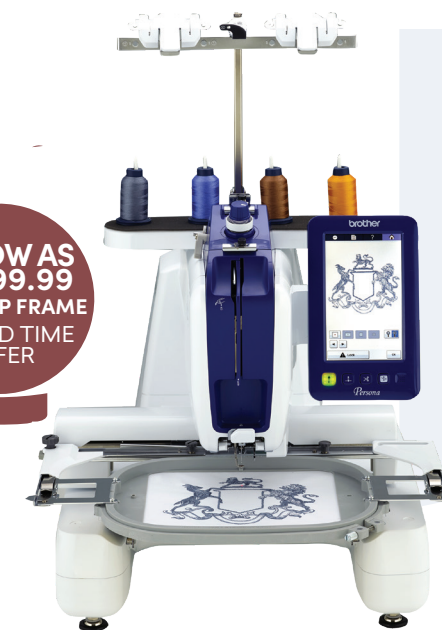

¹Compatibility may vary by device and operating system. Requires connection to a wireless network.

PRS100
SINGLE-NEEDLE
EMBROIDERY

TOP FEATURES

- 405 built-in embroidery designs and 20 embroidery fonts
- 8" x 8" maximum embroidery area
- Maximum embroidery speed of 1,000 SPM

**AS LOW AS
\$4,999.99
WITH CAP FRAME
LIMITED TIME
OFFER**

**SPECIAL BONUS
BUNDLE†**

PR6ACCBNDL
\$3,384.98 VALUE

Direct from Dealer
See Dealer for details.
WITH PURCHASE OF THE PR680W

Bundle includes PR Stand
(PRNSTD2), Durkee 7-PC Frame
Set (SAEZ7MN) and Universal
Cap Frame Set (PRCF5)